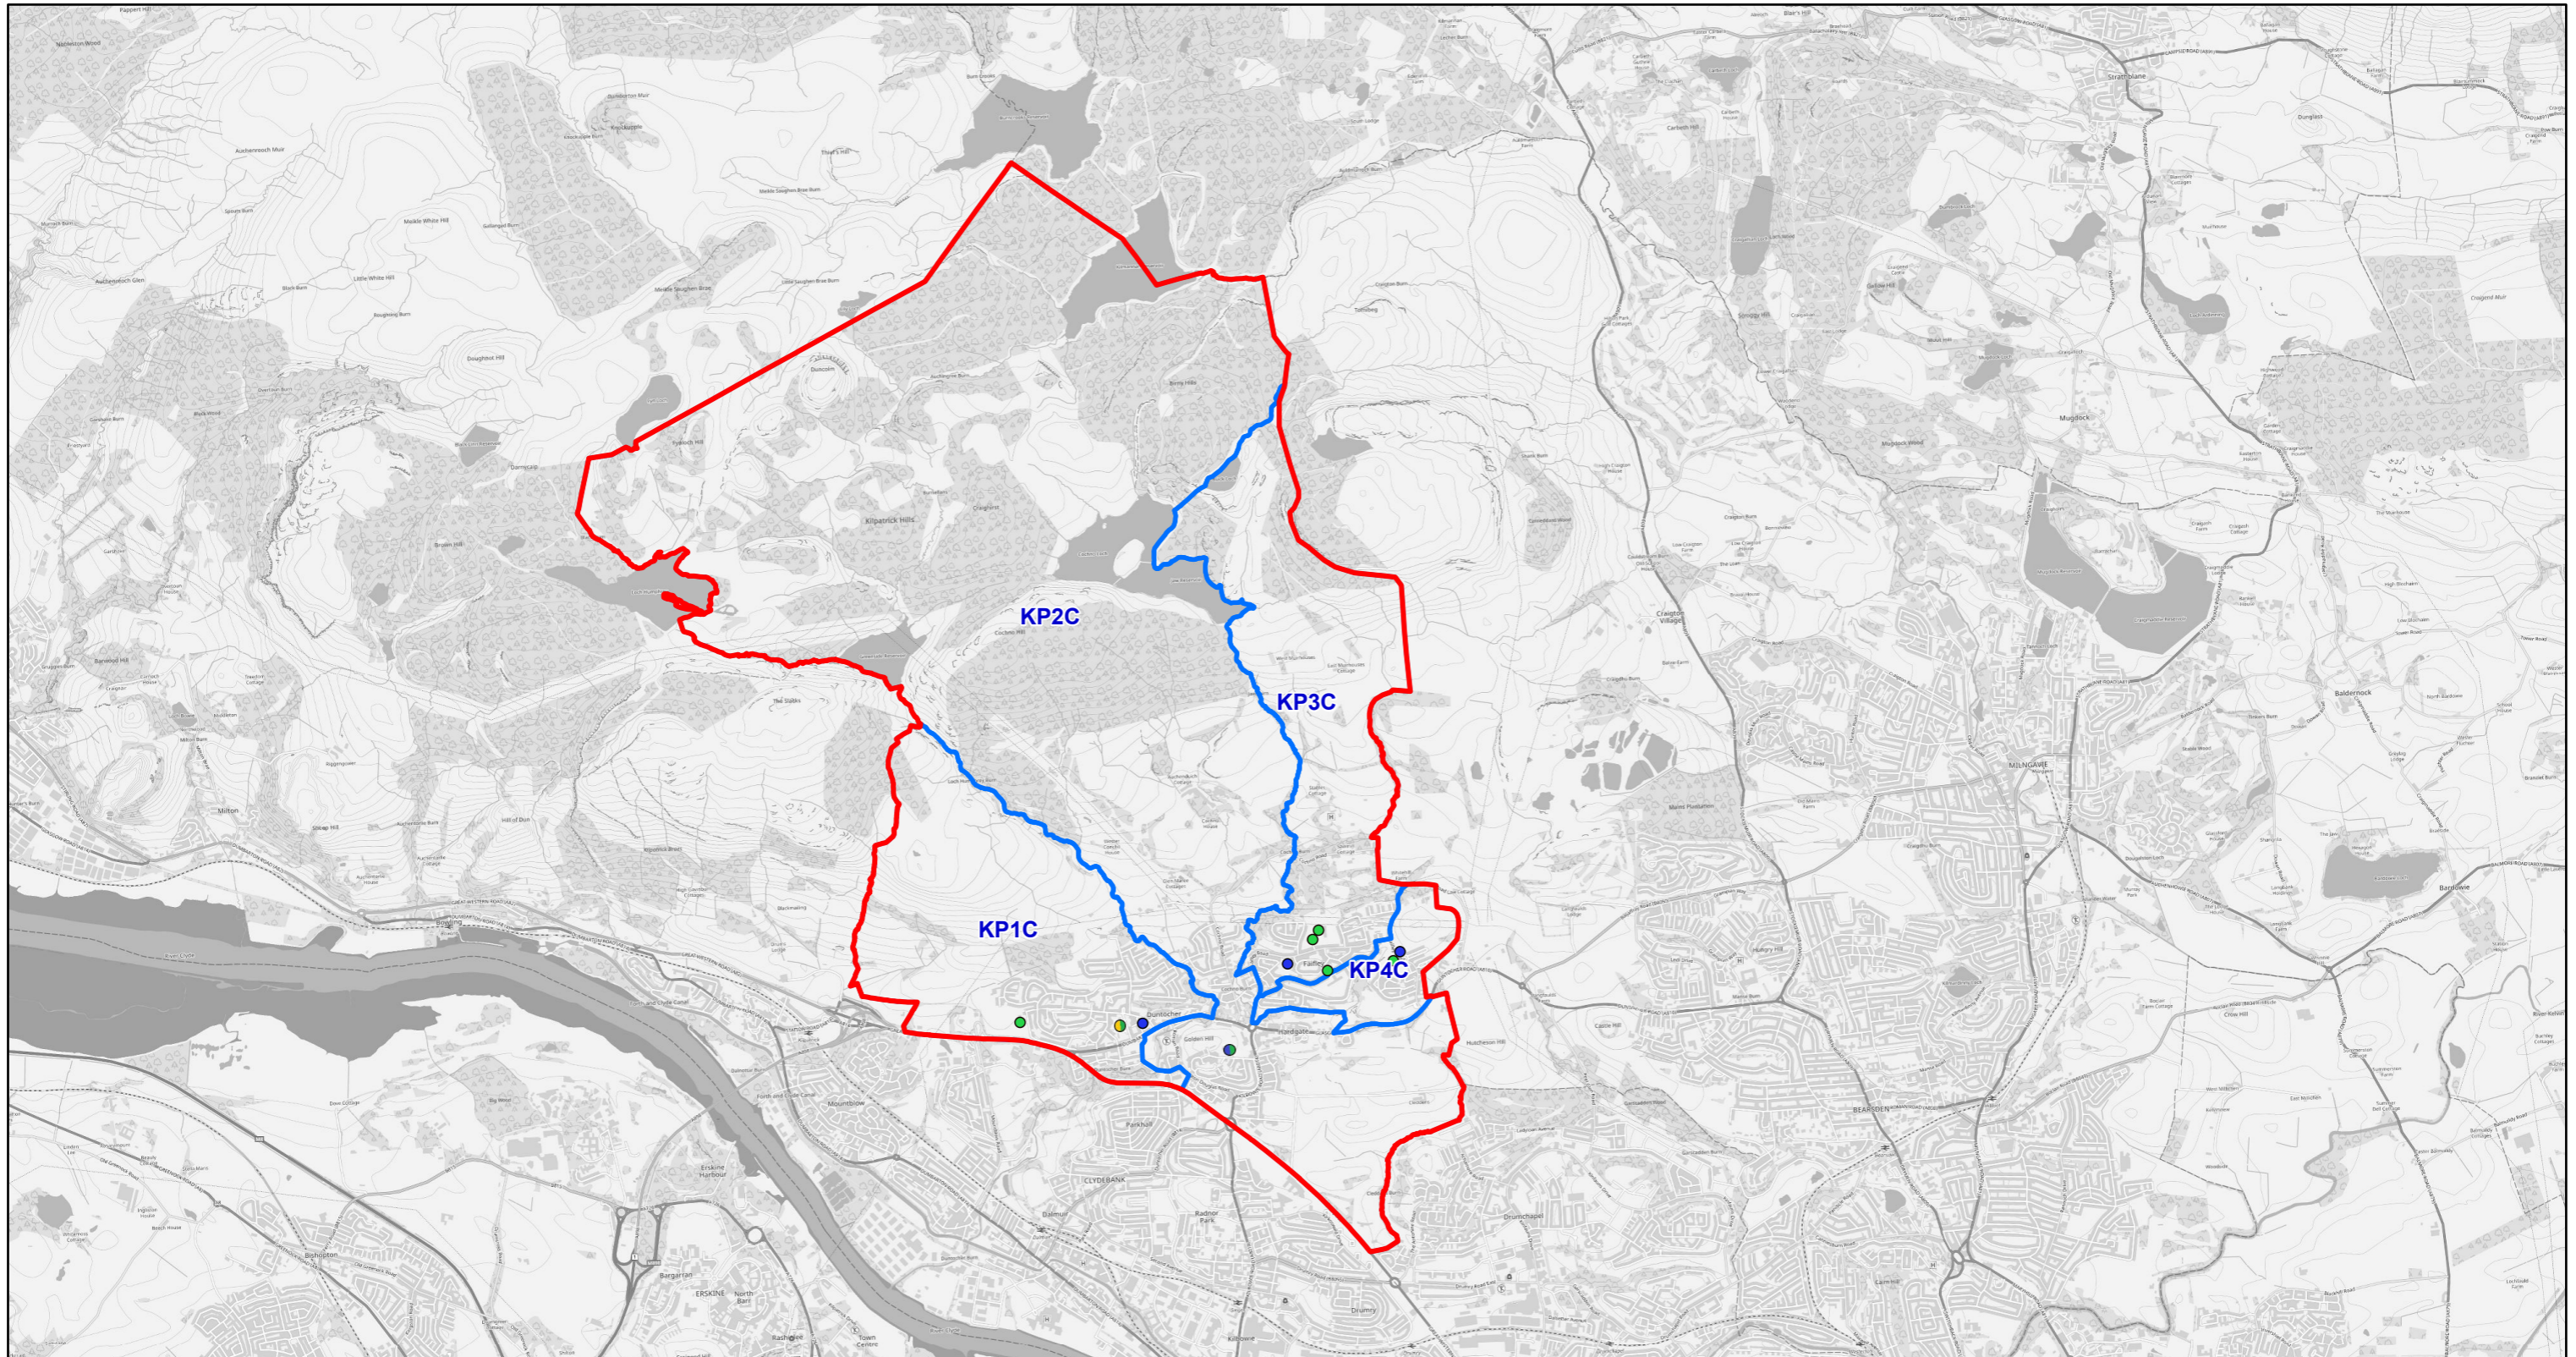

Ward 4 - Kilpatrick

27/09/2023

- Schools
- Proposed Polling Places
- Wards
- Polling District

WARD 4 - KILPATRICK		
POLLING DISTRICTS	POLLING STATIONS	ALTERNATIVE STATION ●
KP1C	GLENHEAD COMMUNITY CENTRE	ST MARYS PRIMARY SCHOOL
KP2C	GOLDENHILL PRIMARY SCHOOL	
KP3C	FAIFLEY PARISH CHURCH HALL	
KP4C	ST JOSEPH'S CHURCH HALL	