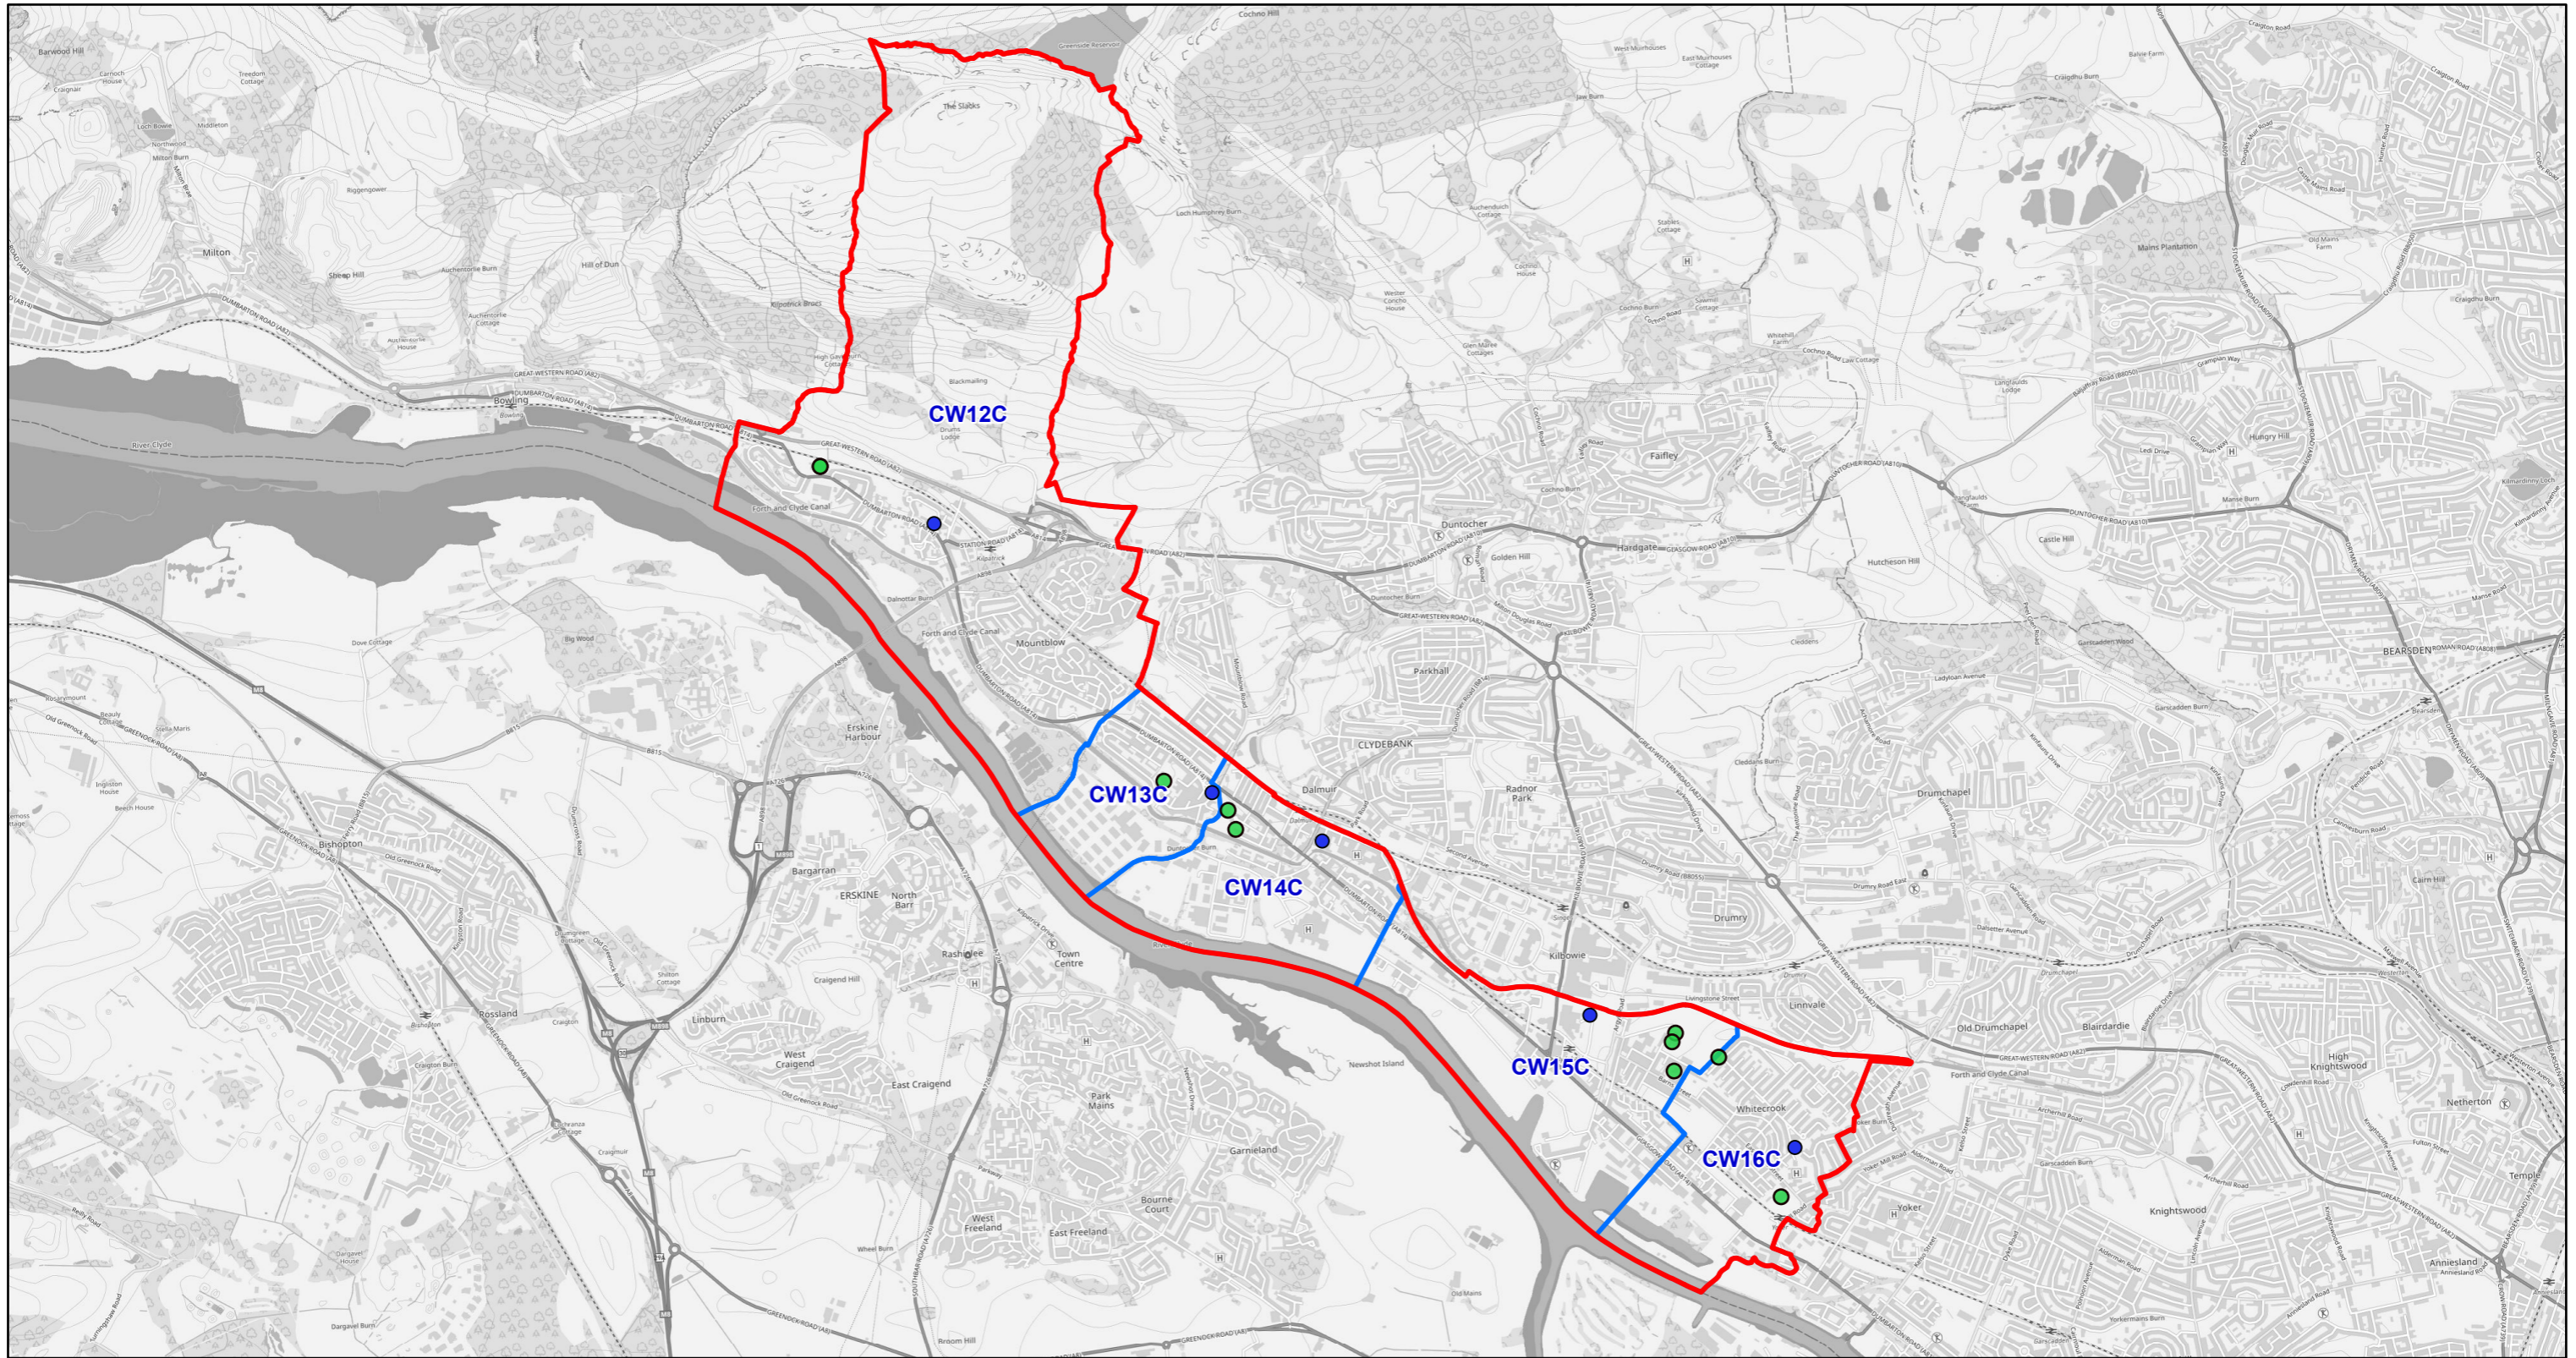

Ward 6 - Clydebank Waterfront

27/09/2023

- Schools
- Proposed Polling Places
- Wards
- Polling District

WARD 6 - CLYDEBANK WATERFRONT	
POLLING DISTRICTS	POLLING STATIONS
CW12C	NAPIER HALL
CW13C	DALMUIR BARCLAY PARISH CHURCH
CW14C	DALMUIR COMMUNITY CENTRE
CW15C	WATERFRONT CHURCH HALL
CW16C	ST MARGARET'S CHURCH HALL