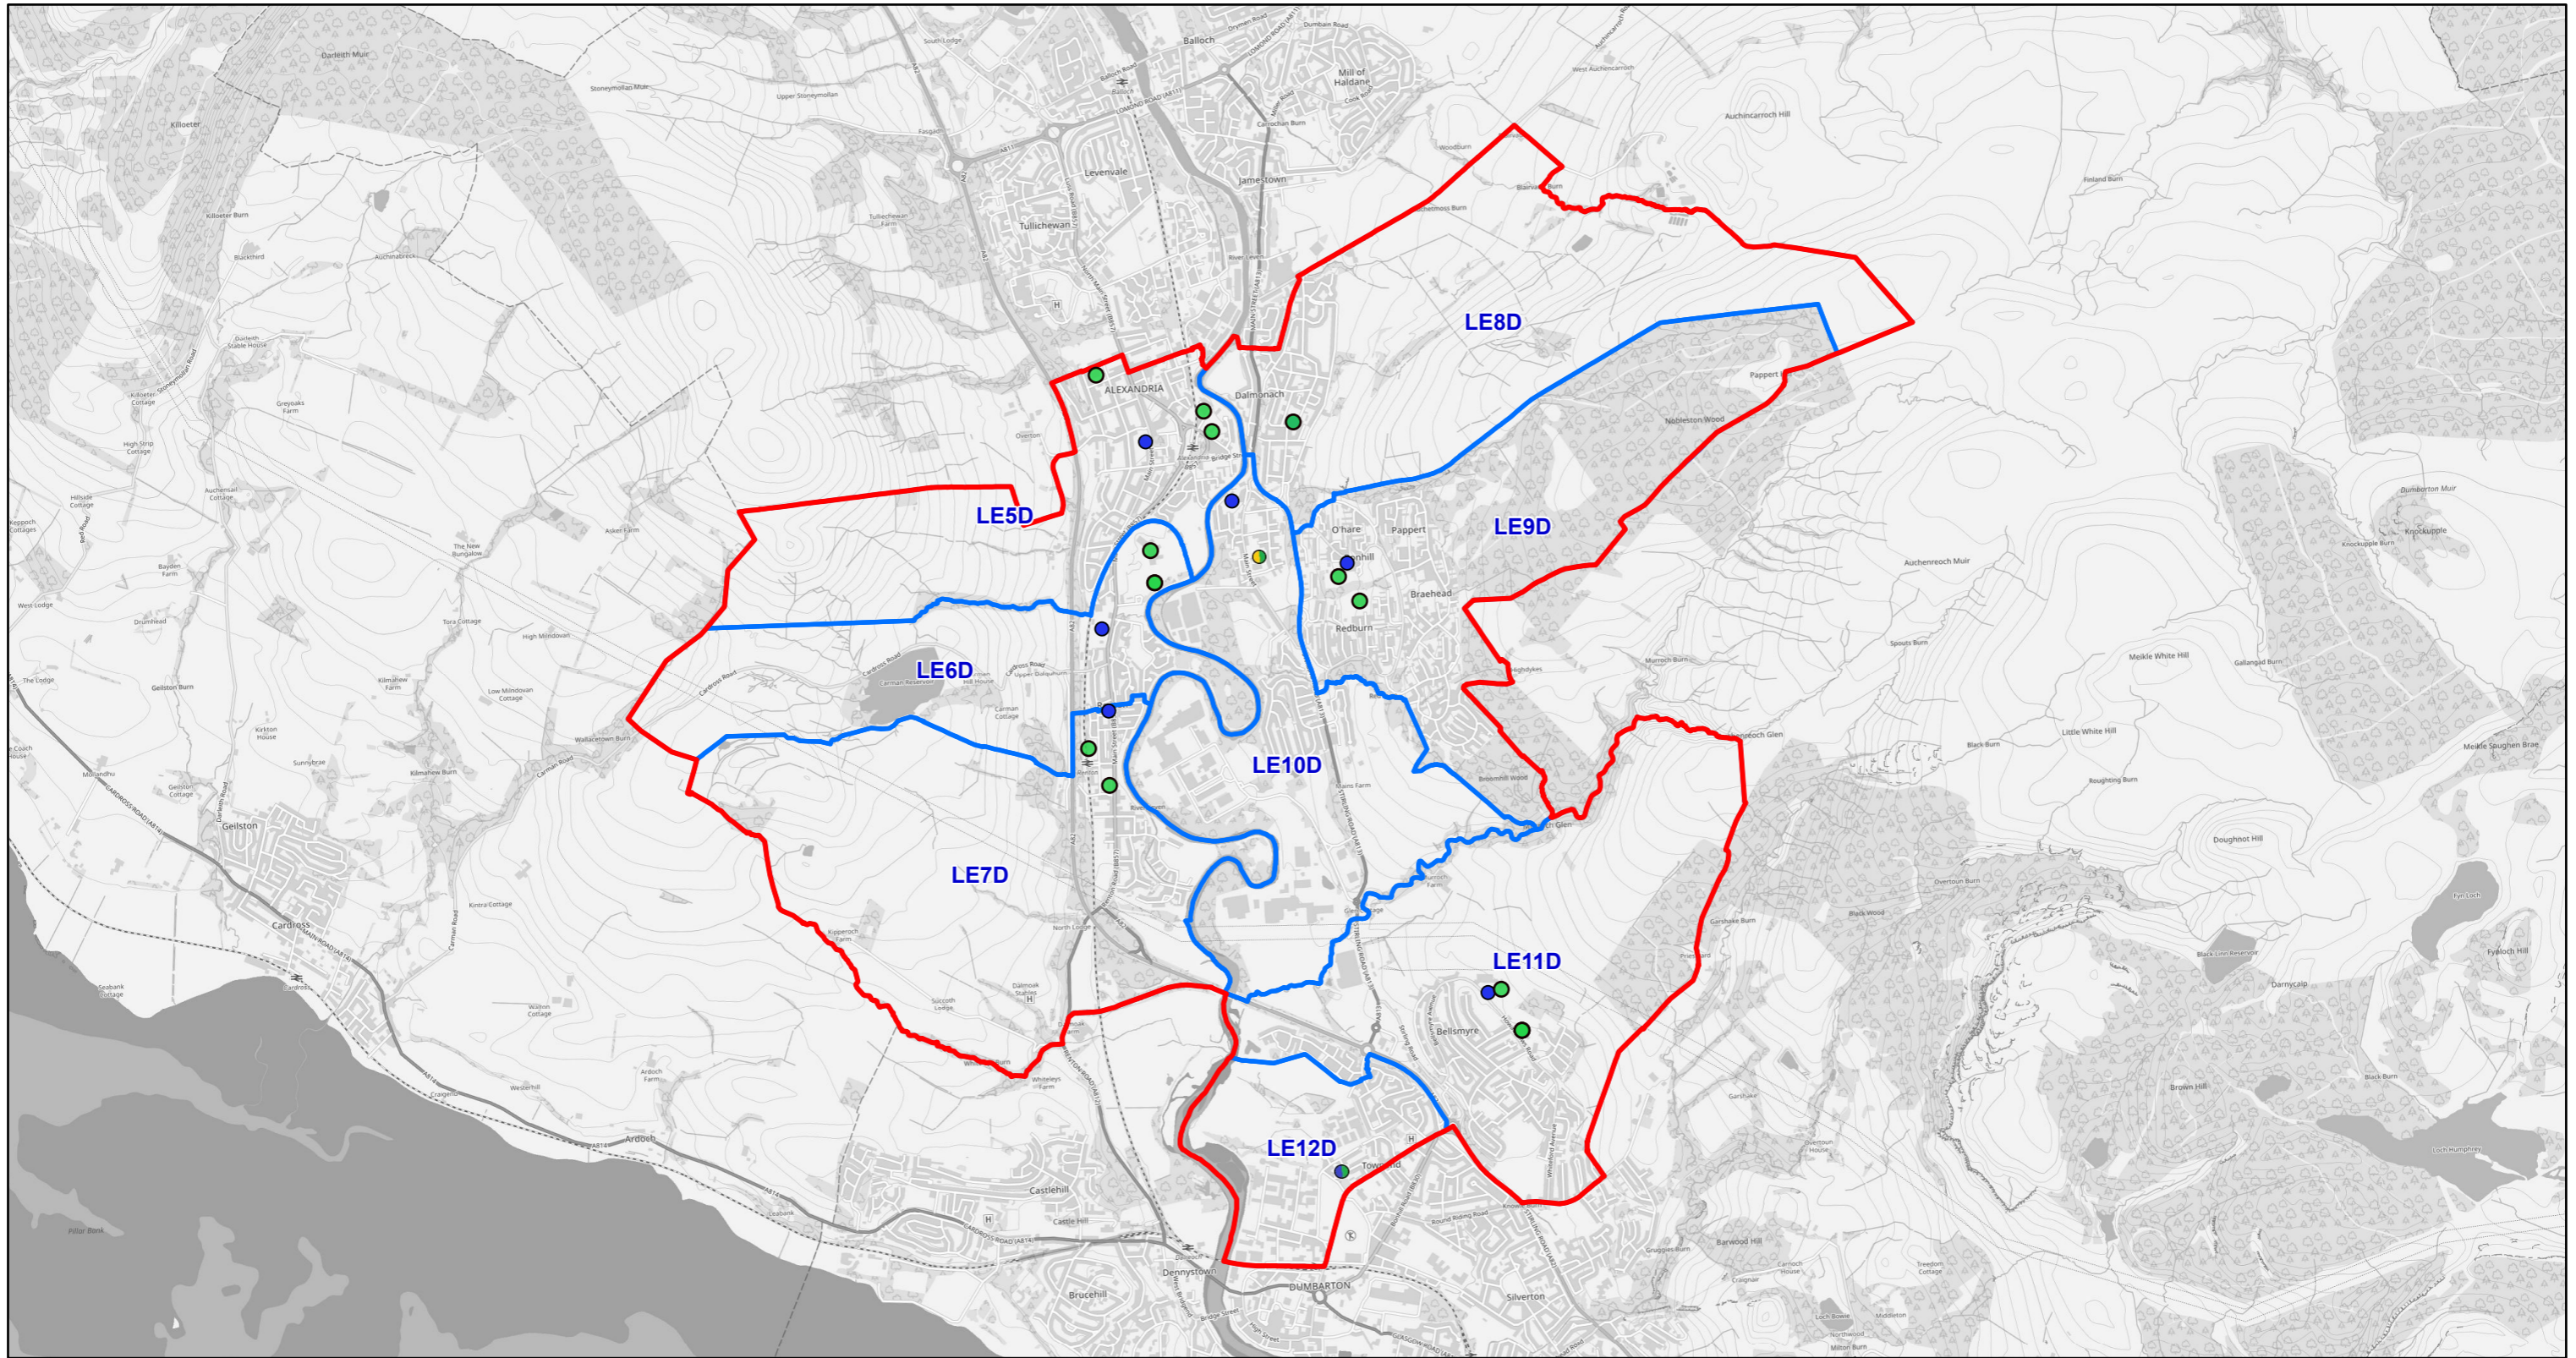

Ward 2 - Leven

27/09/2023

- Schools
- Proposed Polling Places
- Wards
- Polling District

WARD 2 - LEVEN		
POLLING DISTRICTS	POLLING STATIONS	ALTERNATIVE STATION ●
LE5D	ALEXANDRIA COMMUNITY CENTRE	
LE6D	ST MARTIN'S CHURCH HALL	
LE7D	CARMAN CENTRE	
LE8D	DALMONACH COMMUNITY CENTRE	
LE9D	BONHILL COMMUNITY CENTRE	
LE10D	BONHILL CHURCH (ANGUS ROOM)	BONHILL PRIMARY SCHOOL
LE11D	CUTTY SARK CENTRE	
LE12D	BRAEHEAD PRIMARY SCHOOL	